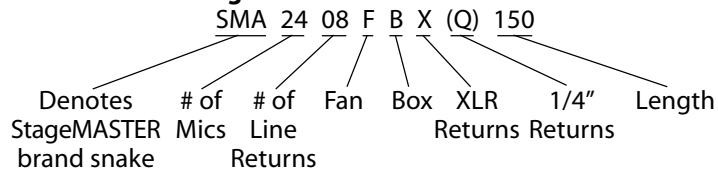

What StageMASTER model numbers mean:

Fan to box multipair audio cables (Snakes) with 1/4" returns

Second generation Duralink multipair audio cable and an all-new indestructible high-tech aluminum chassis with Amphenol XLR connectors and G&H 1/4" connectors.

SMA0804FBQ-25	25	$287.49
SMA0804FBQ-50	50	$329.99
SMA0804FBQ-75	75	$370.99
SMA0804FBQ-100	100	$410.49
SMA0804FBQ-150	150	$475.99
SMA1204FBQ-25	25	$343.99
SMA1204FBQ-50	50	$375.49
SMA1204FBQ-75	75	$423.99
SMA1204FBQ-100	100	$472.49
SMA1204FBQ-150	150	$569.99
SMA1604FBQ-25	25	$359.99
SMA1604FBQ-50	50	$409.49
SMA1604FBQ-75	75	$459.99
SMA1604FBQ-100	100	$531.49
SMA1604FBQ-150	150	$643.49
SMA2404FBQ-100	100	$687.49
SMA2404FBQ-150	150	$860.49
SMA2408FBQ-100	100	$839.49
SMA2408FBQ-150	150	$1,060.99