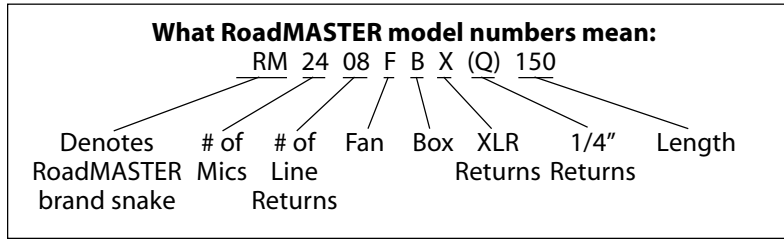

Fan to box hardwired multipair audio snakes with 1/4" returns

Second generation Duralink multipair audio wire with heavy-duty 12 and 16 gauge steel stage box to color coded XLR and balanced 1/4" fan assembly.

RM0602FBQ-50	50	$437.49
RM0602FBQ-100	100	$553.99
RM0804FBQ-50	50	$513.99
RM0804FBQ-100	100	$644.99
RM0804FBQ-150	150	$775.49
RM1204FBQ-50	50	$599.99
RM1204FBQ-100	100	$721.99
RM1204FBQ-150	150	$934.49
RM1604FBQ-50	50	$648.49
RM1604FBQ-100	100	$797.99
RM1604FBQ-150	150	$856.99
RM2404FBQ-50	50	$908.99
RM2404FBQ-100	100	$1,027.49
RM2404FBQ-150	150	$1,225.99
RM2408FBQ-50	50	$987.99
RM2408FBQ-100	100	$1,239.99
RM2408FBQ-150	150	$1,491.99
RM3208FBQ-50	50	$1,142.99
RM3208FBQ-100	100	$1,463.99
RM3208FBQ-150	150	$1,706.49

Need a custom snake? No problem! Call your Pro Co sales person today for help or our new snake cookbook...800/253-7360

Fan to fan hardwired multipair audio snakes

Second generation Duralink multipair audio wire with heavy-duty color coded fan to fan assembly any combination of 3 pin XLR male to XLR female.

RM0800FF-25	25	$168.49
RM0800FF-50	50	$200.49
RM0800FF-100	100	$263.49
RM1200FF-25	25	$233.99
RM1200FF-50	50	$280.99
RM1200FF-100	100	$375.99