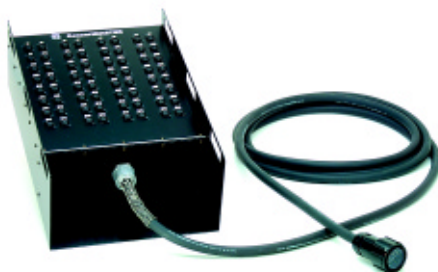

Line Box CM-LB6400-25