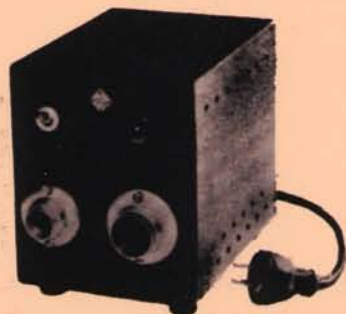

The 201M can be used as a non-directional or cardioid microphone. A switch mounted inside the head changes the microphone's directional characteristic; a red rim appearing at the base of the head in the non-directional position.

Mains voltage 110/125/150/220/240 Volts, 40—60 cps.

Power consumption approx 16 watts

Pilot lamp 6.3 V, 0.3 Amps.

Fuse (for 110—240 Volts) 0.5 Amps.

Dimensions 7¹/₂" x 4⁷/₈" x 6¹/₈"

Weight 6¹/₂ lbs.

Mounting Armature ELA M 912

with 1/2" pipe thread, for mounting microphone on M 904

Weight 4 ozs.

Price\$17.50

EQUIPPED WITH 30 FEET OF WELL-SHIELDED, LOW-LOSS SYNTHETIC RUBBER-JACKETED CABLE AND PLUGS. STANDARD THREAD FITTINGS. SPARE PARTS ARE AVAILABLE.