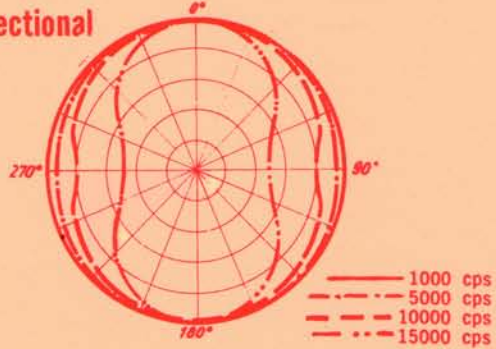

Non-Directional

PARTIAL LIST OF USERS:

- RCA Victor
- Reeves Sound Studios
- Capitol Records
- Columbia Records
- Decca Recording
- Cinerama, Inc.
- Gotham Recording Corp.
- Warner Bros., Hollywood
- Metro Goldwyn Mayer, Hollywood
- Hotel Statler
- WMGM Recording Studio
- Bob Fine Recording
- J. A. Maurer
- 20th Century Fox
- Ampex Corp.

American Elite, Inc. • 1775 Broadway, New York 19, N. Y.

Sole Importer, and U.S. Agent • PLaza 7-7276

AMERICAN ELITE, INC.