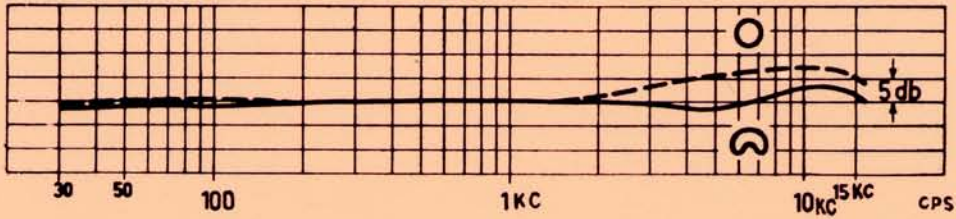

MODEL 201M

Cardioid

As seen in the

New York Times

The New York Times

REG. U. S. PAT. OFF.

"All the News That's Fit to Print"

BRAHMS: Symphony No. 1 in C minor; Chicago Symphony Orchestra, Rafael Kubelik conducting (Mercury). Remarkable as brilliantly lifelike sound. The recording was recorded with a single Telefunken microphone hung 25 feet above the conductor's podium, instead of the usual multiple-microphone setup. The resulting clarity and instrumental balance leave little to be desired.

MODEL U-47M

Cardioid

Non-Directional

PARTIAL LIST OF USERS:

- RCA Victor
- Reeves Sound Studios
- Capitol Records
- Columbia Records
- Decca Recording
- Cinerama, Inc.
- Gotham Recording Corp.
- Warner Bros., Hollywood
- Metro Goldwyn Mayer, Hollywood
- Hotel Statler
- WMGM Recording Studio
- Bob Fine Recording
- J. A. Maurer
- 20th Century Fox
- Ampex Corp.

American Elite, Inc. • 1775 Broadway, New York 19, N. Y.

Sole Importer, and U.S. Agent • PLaza 7-7276

AMERICAN ELITE, INC.