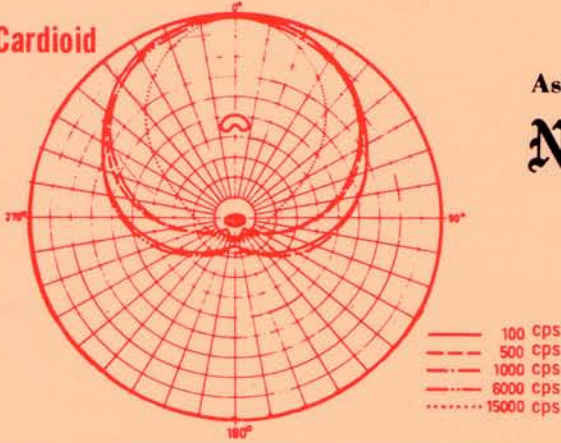

Cardioid

As seen in the

New York Times

The New York Times

REG. U. S. PAT. OFF.

"All the News That's Fit to Print"

BRAHMS: Symphony No. 1 in C minor; Chicago Symphony Orchestra, Rafael Kubelik conducting (Mercury). Remarkable as brilliantly lifelike sound. The recording was recorded with a single Telefunken microphone hung 25 feet above the conductor's podium, instead of the usual multiple-microphone setup. The resulting clarity and instrumental balance leave little to be desired.