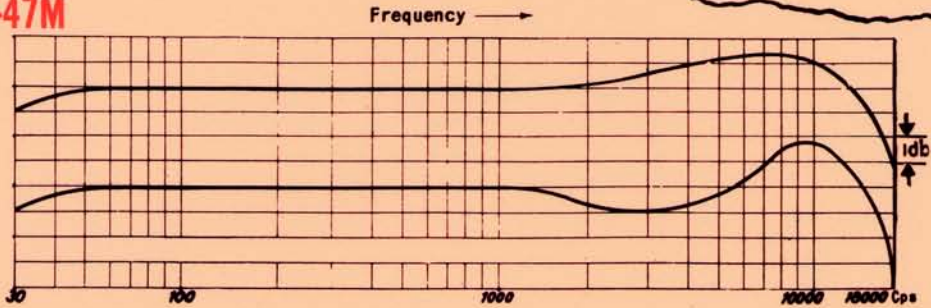

MODEL U-47M